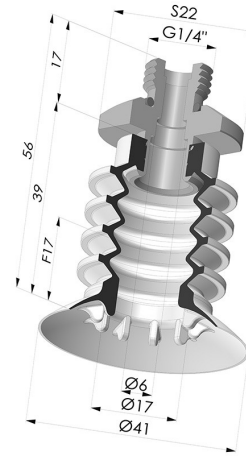

TECHNICAL INFORMATION

Arrow :	17 mm
Category :	With bellows
Contact lip diameter :	41 mm
Height (in mm) :	56
Horizontal force :	57 N
inner barrel diameter :	Male G1/4"
Number of bellows :	4.5 Bellows
Range :	Suction cup
Series :	95
Shape :	4.5 Bellows
Vertical force :	28.5 N

Variants:

Variant reference:
95 40SL 14D-2

- Color: Red food-grade CE certification
 - Matter: Silicone
- Shore Hardness: SH60

Related products:

Separable Male Fitting 1/4G

Product reference: 9G14-2