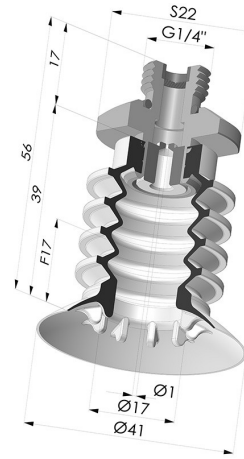

TECHNICAL INFORMATION

Arrow :	17 mm
Category :	With bellows
Contact lip diameter :	41 mm
Height (in mm) :	56
Horizontal force :	57 N
inner barrel diameter :	Male G1/4"
Number of bellows :	4.5 Bellows
Range :	Suction cup
Series :	95
Shape :	4.5 Bellows
Vertical force :	28.5 N

Variants:

Variant reference:

95 40SL 14D-2-GIC

- Color: Red food-grade CE certification
 - Matter: Silicone
- Shore Hardness: SH60

Related products:

Separable Male Fitting 1/4G - with Spray Nozzle

Product reference: 9G14-2-GIC