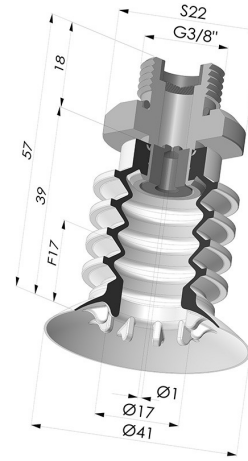

TECHNICAL INFORMATION

Arrow :	17 mm
Category :	With bellows
Contact lip diameter :	41 mm
Height (in mm) :	57
Horizontal force :	57 N
inner barrel diameter :	Male G3/8"
Number of bellows :	4.5 Bellows
Range :	Suction cup
Series :	95
Shape :	4.5 Bellows
Vertical force :	28.5 N

Variants:

Variant reference:

95 40SL 38D-2-GIC

- Color: Red food-grade CE certification
 - Matter: Silicone
- Shore Hardness: SH60

Related products:

Separable Male Fitting 3/8G - with Spray Nozzle

Product reference: 9G38-2-GIC