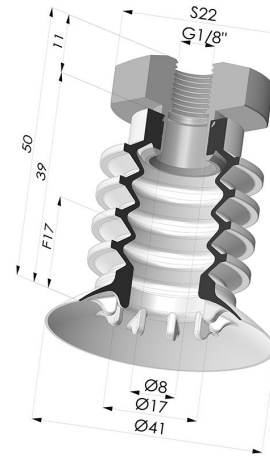

TECHNICAL INFORMATION

Arrow :	17 mm
Category :	With bellows
Contact lip diameter :	41 mm
Height (in mm) :	50
Horizontal force :	57 N
inner barrel diameter :	Female G1/8"
Number of bellows :	4.5 Bellows
Range :	Suction cup
Series :	95
Shape :	4.5 Bellows
Vertical force :	28.5 N

Variants:

Variant reference:

95 40NR 18D-2

- Color: Gray
- Matter: Natural rubber
- Shore Hardness: SH50

Related products:

Separable Female Fitting 1/8G

Product reference: 9G18-2