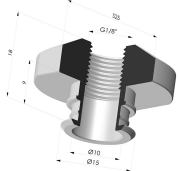

TECHNICAL INFORMATION

Arrow :	17 mm
Category :	With bellows
Contact lip diameter :	41 mm
Height (in mm) :	50
Horizontal force :	57 N
inner barrel diameter :	Female G1/8"
Number of bellows :	4.5 Bellows
Range :	Suction cup
Series :	95
Shape :	4.5 Bellows
Vertical force :	28.5 N

Variants:

Variant reference:

95 40NR 18D-2

- Color: Gray
- Matter: Natural rubber
- Shore Hardness: SH50

Related products:

Separable Female Fitting 1/8G

Product reference: 9G18-2