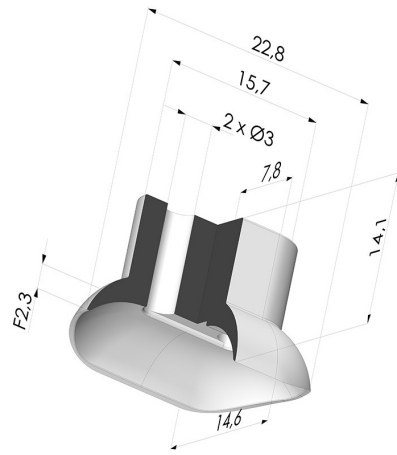

TECHNICAL INFORMATION

Arrow :	2.3 mm
Category :	Oblong
Height (in mm) :	14.1
Horizontal force :	13 N
inner barrel diameter :	2x3 mm
Length :	22.8 mm
Mass :	1.20 g
Number of bellows :	0.5 Bellows
Range :	Suction cup
Series :	4
Shape :	Oblong
Vertical force :	6.5 N
Volume :	0.89 cm ³
Width :	14.6 mm

Variants:

Variant reference:

40D 25NI A

- Color: Black
- Matter: Nitrile

Related products:

Oblong Suction Cup Series 4, 22,8x14.6mm

Product reference: 40D-2 25-- A