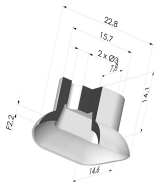

TECHNICAL INFORMATION

Arrow :	2.3 mm
Category :	Oblong
Height (in mm) :	14.1
Horizontal force :	13 N
inner barrel diameter :	2x3 mm
Length :	22.8 mm
Mass :	1.20 g
Number of bellows :	0.5 Bellows
Range :	Suction cup
Series :	4
Shape :	Oblong
Vertical force :	6.5 N
Volume :	0.89 cm ³
Width :	14.6 mm

Variants:

Variant reference:

40D 25NI A

- Color: Black
- Matter: Nitrile

Related products:

Oblong Suction Cup Series 4, 22,8x14.6mm

Product reference: 40D-2 25-- A