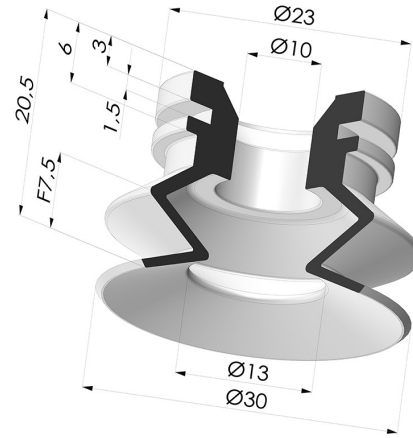

**TECHNICAL INFORMATION**

<b>Arrow :</b>	7.5 mm
<b>Category :</b>	With bellows
<b>Contact lip diameter :</b>	30 mm
<b>Height (in mm) :</b>	20.5
<b>Horizontal force :</b>	29 N
<b>inner barrel diameter :</b>	10 mm
<b>Number of bellows :</b>	1.5 Bellows
<b>Outer diameter :</b>	30 mm
<b>Range :</b>	Suction cup
<b>Series :</b>	8SC
<b>Shape :</b>	1.5 Bellows
<b>Vertical force :</b>	14.5 N

**Variants:**

Variant reference:  
**8SC 1 30SLBLEU A**

- Color: Blue food-grade CE certification
  - Matter: Silicone
  - Shore Hardness: SH20

Variant reference:  
**8SC 1 30SLT A**

- Color: Translucent
  - CE food certified
  - Matter: Silicone
- Shore Hardness: SH60

Variant reference:  
**8SC 1 30SLG A**

- Color: Grey FDA food-grade certified
  - Matter: Silicone
  - Shore Hardness: SH40

**Related products:**

**Separable Female Fitting G1/4"**

Product reference: D

**Separable Male Fitting G1/4"**

Product reference: E

**Separable Female Fitting G1/8"**

Product reference: H

**Separable Male Fitting G1/8"**

Product reference: I

**Separable Male Fitting M6**

Product reference: M6C17