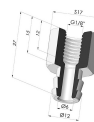

Variant reference:  
**8SC 1 30SLG A**

- Color: Grey FDA food-grade certified
  - Matter: Silicone
  - Shore Hardness: SH40

**Related products:**

**Separable Female Fitting G1/4"**

Product reference: D

**Separable Male Fitting G1/4"**

Product reference: E

**Separable Female Fitting G1/8"**

Product reference: H

**Separable Male Fitting G1/8"**

Product reference: I

**Separable Male Fitting M6**

Product reference: M6C17