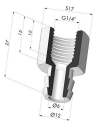

**TECHNICAL INFORMATION**

<b>Arrow :</b>	7.5 mm
<b>Category :</b>	With bellows
<b>Contact lip diameter :</b>	30 mm
<b>Height (in mm) :</b>	20.5
<b>Horizontal force :</b>	29 N
<b>inner barrel diameter :</b>	10 mm
<b>Number of bellows :</b>	1.5 Bellows
<b>Outer diameter :</b>	30 mm
<b>Range :</b>	Suction cup
<b>Series :</b>	8SC
<b>Shape :</b>	1.5 Bellows
<b>Vertical force :</b>	14.5 N

Variant reference:  
**8SC 1 30SLG A**

- Color: Grey FDA food-grade certified
  - Matter: Silicone
  - Shore Hardness: SH40

**Related products:**

**Separable Female Fitting G1/4"**

Product reference: D

**Separable Male Fitting G1/4"**

Product reference: E

**Separable Female Fitting G1/8"**

Product reference: H

**Separable Male Fitting G1/8"**

Product reference: I

**Separable Male Fitting M6**

Product reference: M6C17