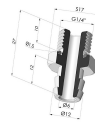

**TECHNICAL INFORMATION**

<b>Arrow :</b>	7.5 mm
<b>Category :</b>	With bellows
<b>Contact lip diameter :</b>	30 mm
<b>Height (in mm) :</b>	20.5
<b>Horizontal force :</b>	29 N
<b>inner barrel diameter :</b>	10 mm
<b>Number of bellows :</b>	1.5 Bellows
<b>Outer diameter :</b>	30 mm
<b>Range :</b>	Suction cup
<b>Series :</b>	8SC
<b>Shape :</b>	1.5 Bellows
<b>Vertical force :</b>	14.5 N

Variant reference:  
**8SC 1 30SLG A**

- Color: Grey FDA food-grade certified
  - Matter: Silicone
  - Shore Hardness: SH40

**Related products:**

**Separable Female Fitting G1/4"**

Product reference: D

**Separable Male Fitting G1/4"**

Product reference: E

**Separable Female Fitting G1/8"**

Product reference: H

**Separable Male Fitting G1/8"**

Product reference: I

**Separable Male Fitting M6**

Product reference: M6C17