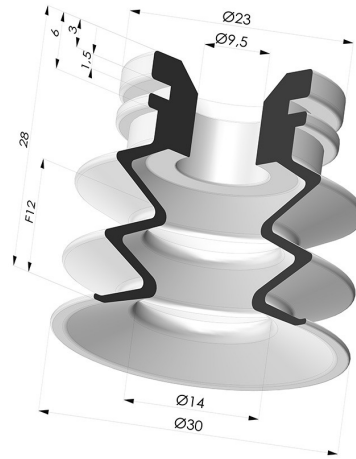

TECHNICAL INFORMATION

Arrow :	12 mm
Category :	With bellows
Contact lip diameter :	30 mm
Height (in mm) :	28
Horizontal force :	30 N
inner barrel diameter :	9.5mm
Number of bellows :	2.5 Bellows
Range :	Suction cup
Series :	8SC
Shape :	2.5 Bellows
Vertical force :	15 N

Variants:

Variant reference:
8SC 30SLBLEU A

- Color: Blue food-grade CE certification
 - Matter: Silicone
- Shore Hardness: SH30

Variant reference:
8SC 30SLG A

- Color: Grey FDA food-grade certified
 - Matter: Silicone
- Shore Hardness: SH40

Related products:

Separable Female Fitting G1/4"
 Product reference: D

Separable Male Fitting G1/4"
 Product reference: E

Separable Female Fitting G1/8"
 Product reference: H

Separable Male Fitting G1/8"
 Product reference: I

Separable Male Fitting M6
 Product reference: M6C17