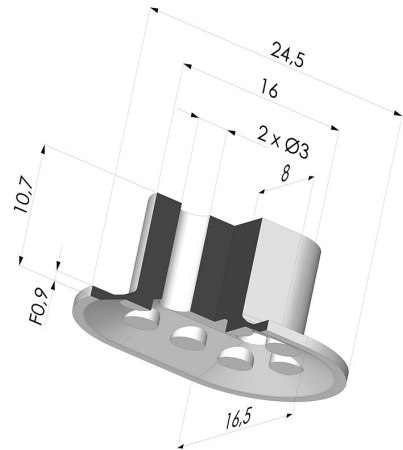

TECHNICAL INFORMATION

Arrow :	0.9 mm
Category :	Oblong
Color :	Black
Height (in mm) :	10.7
Horizontal force :	13 N
inner barrel diameter :	2x3 mm
Length :	24.5 mm
Mass :	1.4 g
Matter :	Nitrile
Number of bellows :	0.5 Bellows
Range :	Suction cup
Series :	4
Shape :	Oblong
Vertical force :	6.5 N
Volume :	0.28 cm ³
Width :	16.6 mm

Variants:

Variant reference:

40C 25NI A

- Color: Black
- Matter: Nitrile
- Shore Hardness: SH50