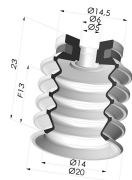

**TECHNICAL INFORMATION**

<b>Arrow :</b>	13 mm
<b>Category :</b>	With bellows
<b>Contact lip diameter :</b>	20 mm
<b>Height (in mm) :</b>	32.5
<b>Horizontal force :</b>	11.5 N
<b>inner barrel diameter :</b>	M5
<b>Number of bellows :</b>	4.5 Bellows
<b>Range :</b>	Suction cup
<b>Series :</b>	92
<b>Shape :</b>	4.5 Bellows
<b>Vertical force :</b>	6 N

**Related products:**

**Bellows Suction Cup 4.5 folds Series 92, Ø 20 mm**

Product reference: 92 20-- A

**Inner Reinforcement Ring - OD 17.5 mm**

Product reference: A20

**Check Valve for Fitting 9P18A**

Product reference: PAL 9P18A