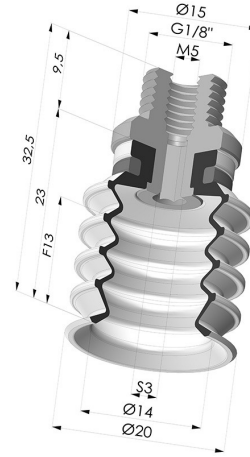

**TECHNICAL INFORMATION**

<b>Arrow :</b>	13 mm
<b>Category :</b>	With bellows
<b>Contact lip diameter :</b>	20 mm
<b>Height (in mm) :</b>	32.5
<b>Horizontal force :</b>	11.5 N
<b>inner barrel diameter :</b>	M5
<b>Number of bellows :</b>	4.5 Bellows
<b>Range :</b>	Suction cup
<b>Series :</b>	92
<b>Shape :</b>	4.5 Bellows
<b>Vertical force :</b>	6 N

**Variants:**

Variant reference:  
**92 20SL M18D**

- Color: Red food-grade CE certification
- Matter: Silicone
- Shore Hardness: SH60

Variant reference:  
**92 20SLBRIQUE 18D**

- Color: Brick red
- Matter: Silicone
- Shore Hardness: SH60

**Related products:**

**Bellows Suction Cup 4.5 folds Series 92, Ø 20 mm**

Product reference: 92 20-- A

**Inner Reinforcement Ring - OD 17.5 mm**

Product reference: A20

**Check Valve for Fitting 9P18A**

Product reference: PAL 9P18A

**Rivet for Fitting 9P18A - Aluminium**

Product reference: 9P18A RIV