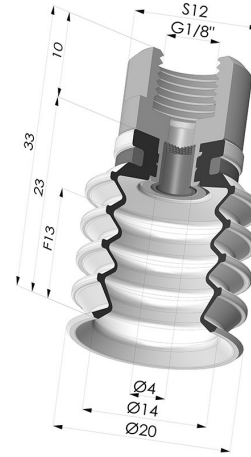

TECHNICAL INFORMATION

Arrow :	13 mm
Category :	With bellows
Contact lip diameter :	20 mm
Height (in mm) :	33
Horizontal force :	11.5 N
inner barrel diameter :	Female G1/8"
Number of bellows :	4.5 Bellows
Range :	Suction cup
Series :	92
Shape :	4.5 Bellows
Vertical force :	6 N

Variants:

Variant reference:
92 20NI F18D-4-F

- Color: Black
- Matter: Nitrile
- Shore Hardness: SH70

Variant reference:
92 20SLT F18D-4-F

- Color: Translucent
- CE food certified
- Matter: Silicone
- Shore Hardness: SH60

Variant reference:
92 20SL F18D-4-F

- Color: Red food-grade CE certification
- Matter: Silicone
- Shore Hardness: SH60

Related products:

Bellows Suction Cup 4.5 folds Series 92, Ø 20 mm

Product reference: 92 20-- A

Inner Reinforcement Ring - OD 17.5 mm

Product reference: A20

Check Valve for Fitting 9P18A

Product reference: PAL 9P18A

Rivet for Fitting 9P18A - Aluminium

Product reference: 9P18A RIV