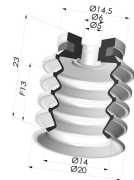

TECHNICAL INFORMATION

Arrow :	13 mm
Category :	With bellows
Contact lip diameter :	20 mm
Height (in mm) :	33
Horizontal force :	11.5 N
inner barrel diameter :	Female G1/8"
Number of bellows :	4.5 Bellows
Range :	Suction cup
Series :	92
Shape :	4.5 Bellows
Vertical force :	6 N

Variant reference:
92 20SL F18D-4-F

- Color: Red food-grade CE certification
- Matter: Silicone
- Shore Hardness: SH60

Related products:

Bellows Suction Cup 4.5 folds Series 92, Ø 20 mm

Product reference: 92 20-- A

Inner Reinforcement Ring - OD 17.5 mm

Product reference: A20

Check Valve for Fitting 9P18A

Product reference: PAL 9P18A

Rivet for Fitting 9P18A - Aluminium

Product reference: 9P18A RIV