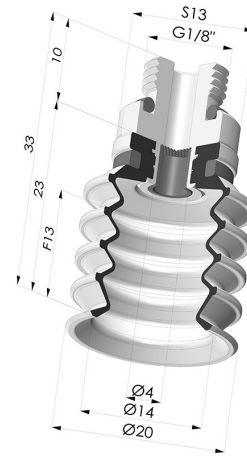

TECHNICAL INFORMATION

Arrow :	13 mm
Category :	With bellows
Contact lip diameter :	20 mm
Height (in mm) :	33
Horizontal force :	11.5 N
inner barrel diameter :	Male G1/8"
Number of bellows :	4.5 Bellows
Range :	Suction cup
Series :	92
Shape :	4.5 Bellows
Vertical force :	6 N

Variants:

Variant reference:
92 20NI M18D-4-F

- Color: Black
- Matter: Nitrile
- Shore Hardness: SH70

Variant reference:
92 20SLT M18D-4-F

- Color: Translucent
- CE food certified
- Matter: Silicone
- Shore Hardness: SH60

Variant reference:
92 20SL M18D-4-F

- Color: Red food-grade CE certification
- Matter: Silicone
- Shore Hardness: SH60

Related products:

Inner Reinforcement Ring - OD 17.5 mm

Product reference: A20