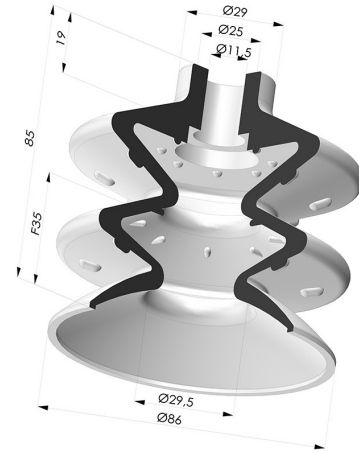

**TECHNICAL INFORMATION**

<b>Arrow :</b>	35 mm
<b>Category :</b>	With bellows
<b>Contact lip diameter :</b>	85.8 mm
<b>Height (in mm) :</b>	85
<b>Horizontal force :</b>	264 N
<b>inner barrel diameter :</b>	11.5mm
<b>Number of bellows :</b>	2.5 Bellows
<b>Range :</b>	Suction cup
<b>Series :</b>	8
<b>Shape :</b>	2.5 Bellows
<b>Vertical force :</b>	132 N

**Variants:**

Variant reference:

**8 87SLT A**

- Color: Translucent
- CE food certified
- Matter: Silicone
- Shore Hardness: SH60