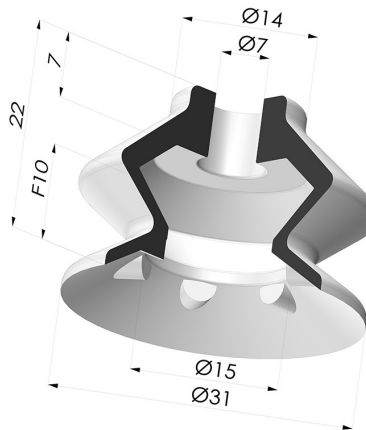

TECHNICAL INFORMATION

Arrow :	10 mm
Category :	With bellows
Contact lip diameter :	30.6 mm
Height (in mm) :	21.7
Horizontal force :	33.5 N
inner barrel diameter :	7 mm
Number of bellows :	1.5 Bellows
Range :	Suction cup
Series :	VCS 1
Shape :	1.5 Bellows
Top diameter :	6.8 mm
Vertical force :	16.7 N

Variants:

Variant reference:

VCS 1 30B

- Color: Blue
- Matter: Vinyl
- Shore Hardness: SH50

Related products:

**Adaptor - Female
 G1/4" - Female M6**

Product reference:
 F14F6

**Adaptor - Female
 1/8G - Female M6**

Product reference:
 F18F6

**Adaptor - Male 1/4G
 - Female M6**

Product reference:
 M14F6

**Adaptor - Male 1/8G
 - Female M6**

Product reference:
 M18F6

**Screw M6 - Head Ø
 12 mm - L 15 mm**

Product reference:
 M6T12L15