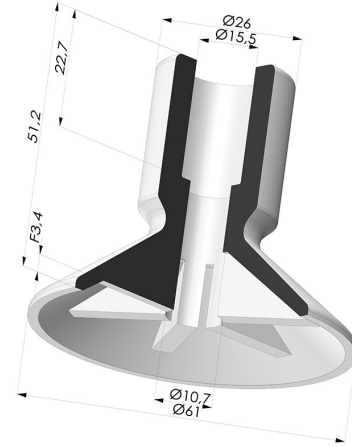

**TECHNICAL INFORMATION**

<b>Arrow :</b>	3.4 mm
<b>Category :</b>	Plates
<b>Contact lip diameter :</b>	61 mm
<b>Height (in mm) :</b>	51.2
<b>Horizontal force :</b>	133 N
<b>inner barrel diameter :</b>	15.5 mm
<b>Number of bellows :</b>	0.5 Bellows
<b>Range :</b>	Suction cup
<b>Series :</b>	VCP
<b>Shape :</b>	Plate
<b>Vertical force :</b>	66.5 N

**Variants:**

Variant reference:

**VCP 61A NI**

- Color: Black
- Matter: Nitrile
- Shore Hardness: SH50

Variant reference:

**VCP 61A**

- Color: Blue
- Matter: Vinyl
- Shore Hardness: SH50

Variant reference:

**VCP 61A CN**

- Color: Brown
- Matter: Natural rubber
- Shore Hardness: SH35