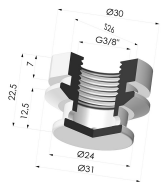

TECHNICAL INFORMATION

Arrow :	11 mm
Category :	Plates
Contact lip diameter :	59.5 mm
Height (in mm) :	26.2
Horizontal force :	124 N
inner barrel diameter :	20.3 mm
Number of bellows :	0.5 Bellows
Range :	Suction cup
Series :	7
Shape :	Plate
Vertical force :	62 N

Variants:

Variant reference:
7FP 60SLBLEU A

- Color: Blue food-grade CE certification
- Matter: Silicone
- Shore Hardness: SH60

Related products:

Detachable fitting female G3/8"

Product reference: 7FP 60 INS F38