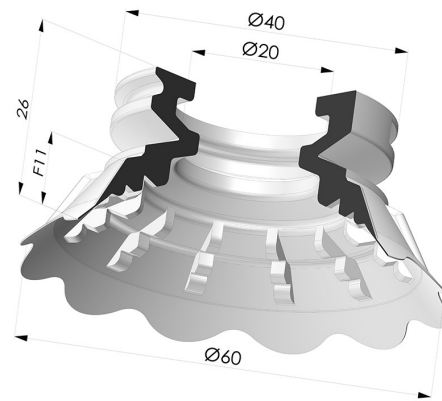

TECHNICAL INFORMATION

Arrow :	11 mm
Category :	Plates
Contact lip diameter :	59.5 mm
Height (in mm) :	26.2
Horizontal force :	124 N
inner barrel diameter :	20.3 mm
Number of bellows :	0.5 Bellows
Range :	Suction cup
Series :	7
Shape :	Plate
Vertical force :	62 N

Variants:

Variant reference:
7FP 60SLBLEU A

- Color: Blue food-grade CE certification
- Matter: Silicone
- Shore Hardness: SH60

Related products:

Detachable fitting female G3/8"

Product reference: 7FP 60 INS F38