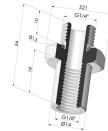

TECHNICAL INFORMATION

| | |
|--------------------------------|--------------|
| Arrow : | 22 mm |
| Category : | With bellows |
| Contact lip diameter : | 40 mm |
| Height (in mm) : | 48 |
| Horizontal force : | 46 N |
| inner barrel diameter : | 11mm |
| Number of bellows : | 2.5 Bellows |
| Range : | Suction cup |
| Series : | 8 |
| Shape : | 2.5 Bellows |
| Vertical force : | 28 N |

Related products:

Crimped Female Fitting G1/4"

Product reference: N

Crimped Male Fitting G1/4"

Product reference: O