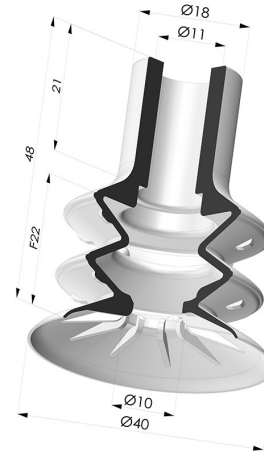

TECHNICAL INFORMATION

| | |
|--------------------------------|--------------|
| Arrow : | 22 mm |
| Category : | With bellows |
| Contact lip diameter : | 40 mm |
| Height (in mm) : | 48 |
| Horizontal force : | 46 N |
| inner barrel diameter : | 11mm |
| Number of bellows : | 2.5 Bellows |
| Range : | Suction cup |
| Series : | 8 |
| Shape : | 2.5 Bellows |
| Vertical force : | 28 N |

Variants:

Variant reference:

88B 40SLT A

- Color: Translucent
- CE food certified
- Matter: Silicone
- Shore Hardness: SH60

Variant reference:

88B 40B A

- Color: Blue
- Matter: Silicone
- Shore Hardness: SH50

Related products:

Crimped Female Fitting G1/4"

Product reference: N

Crimped Male Fitting G1/4"

Product reference: O