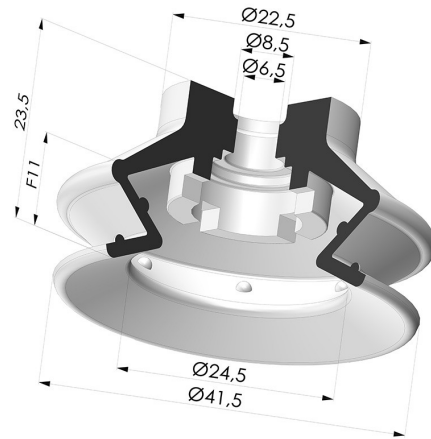

TECHNICAL INFORMATION

Arrow :	11 mm
Category :	With bellows
Contact lip diameter :	41.4 mm
Height (in mm) :	23.5
Horizontal force :	54.5 N
inner barrel diameter :	6.5mm
Number of bellows :	1.5 Bellows
Range :	Suction cup
Series :	97B
Shape :	1.5 Bellows
Vertical force :	27 N

Variants:

Variant reference:

97B 40PU A

- Color: Green
- Matter: Polyurethane
- Shore Hardness: SH60