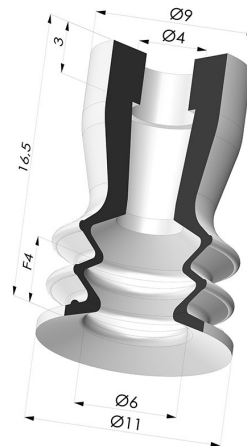

TECHNICAL INFORMATION

Arrow :	4 mm
Category :	With bellows
Contact lip diameter :	11 mm
Height (in mm) :	16.5
Horizontal force :	4 N
inner barrel diameter :	4mm
Number of bellows :	2.5 Bellows
Range :	Suction cup
Series :	96B
Shape :	2.5 Bellows
Vertical force :	2 N

Variants:

Variant reference:

96B 10PU A

- Color: Green
- Matter: Polyurethane
- Shore Hardness: SH60

Related products:

Separable Female Fitting M5

Product reference:
9PM5-2

Separable Female Fitting M5 - with Filter

Product reference:
9PM5-2-F

Separable Female Fitting M5 - with Spray Nozzle

Product reference:
9PM5-2-GIC

Bellows Suction Cup 2.5 folds Series 96C, 20 mm Ø

Product reference: 96C
20-- A

Separable Male Fitting 1/8G - with Filter

Product reference:
9PM18-4-F

Separable Female Fitting 1/8G - with Filter

Product reference:
9PF18-4-F