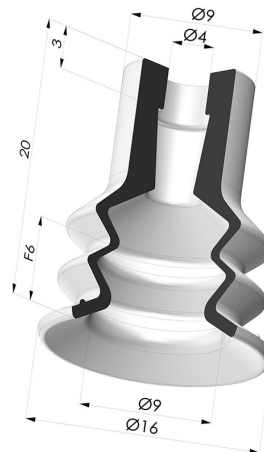

TECHNICAL INFORMATION

Arrow : 6 mm
Category : With bellows
Contact lip diameter : 16 mm
Height (in mm) : 20
Horizontal force : 8 N
inner barrel diameter : 4mm
Number of bellows : 2.5 Bellows
Range : Suction cup
Series : 96B
Shape : 2.5 Bellows
Vertical force : 4 N

Variants:

Variant reference:

96B 15PU A

- Color: Green
- Matter: Polyurethane
- Shore Hardness: SH60

Related products:

Separable Female Fitting M5

Product reference:
 9PM5-2

Separable Female Fitting M5 - with Filter

Product reference:
 9PM5-2-F

Separable Female Fitting M5 - with Spray Nozzle

Product reference:
 9PM5-2-GIC

Bellows Suction Cup 2.5 folds Series 96C, 20 mm Ø

Product reference: 96C
 20-- A

Separable Male Fitting 1/8G - with Filter

Product reference:
 9PM18-4-F

Separable Female Fitting 1/8G - with Filter

Product reference:
 9PF18-4-F