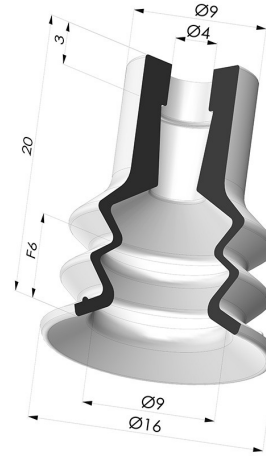

**TECHNICAL INFORMATION**

|                                |              |
|--------------------------------|--------------|
| <b>Arrow :</b>                 | 6 mm         |
| <b>Category :</b>              | With bellows |
| <b>Contact lip diameter :</b>  | 16 mm        |
| <b>Height (in mm) :</b>        | 20           |
| <b>Horizontal force :</b>      | 8 N          |
| <b>inner barrel diameter :</b> | 4mm          |
| <b>Number of bellows :</b>     | 2.5 Bellows  |
| <b>Range :</b>                 | Suction cup  |
| <b>Series :</b>                | 96C          |
| <b>Shape :</b>                 | 2.5 Bellows  |
| <b>Vertical force :</b>        | 4 N          |

**Variants:**

Variant reference:

**96C 15PU A**

- Color: Green / Yellow
- Matter: Polyurethane
- Shore Hardness: SH60 / SH30

**Related products:**

**Separable Male Fitting M5**

Product reference: 9MM5