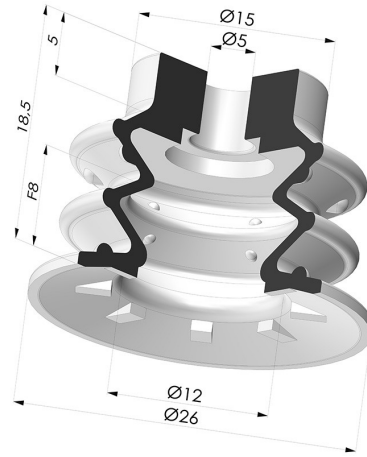

TECHNICAL INFORMATION

Arrow :	9 mm
Category :	With bellows
Contact lip diameter :	26 mm
Height (in mm) :	18.5
Horizontal force :	21.5 N
inner barrel diameter :	5mm
Number of bellows :	2.5 Bellows
Range :	Suction cup
Series :	96
Shape :	2.5 Bellows
Vertical force :	11 N

Variants:

Variant reference:
96 25-2CN A

- Color: Brown FDA food certified
 - Matter: Natural rubber
 - Shore Hardness: SH35

Variant reference:
96 25-2VI A

- Color: Blue
 - Matter: Vinyl
 - Shore Hardness: SH50