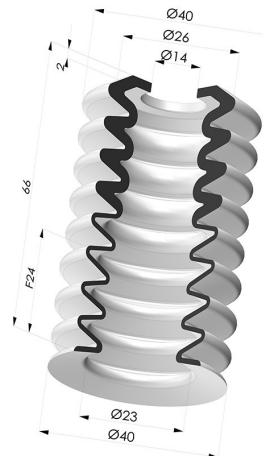

TECHNICAL INFORMATION

Arrow :	24 mm
Category :	With bellows
Contact lip diameter :	39.6 mm
Height (in mm) :	66
Horizontal force :	56 N
inner barrel diameter :	14 mm
Number of bellows :	8.5 Bellows
Range :	Suction cup
Series :	8
Shape :	8.5 bellows
Vertical force :	28 N

Variants:

Variant reference:

81B 40SL A

- Color: Red food-grade CE certification
 - Matter: Silicone
- Shore Hardness: SH60

Related products:

**Adaptor - Male G1/4" -
 Female G1/8"**

Product reference: M14T27L13

**Screw 1/8G - Head Ø 25
 mm - L 11 mm**

Product reference: M18T25L11

**Adaptor - Male G3/8" -
 Female G1/8"**

Product reference: M38T27L13

**Detectable insert for
 series 7 and 8**

Product reference: INS 25X9X8
 DET