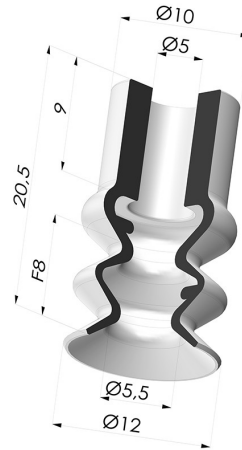

TECHNICAL INFORMATION

Arrow :	8 mm
Category :	With bellows
Contact lip diameter :	12 mm
Height (in mm) :	20.5
Horizontal force :	4.5 N
inner barrel diameter :	5 mm
Mass :	0.75 g
Number of bellows :	2.5 Bellows
Range :	Suction cup
Series :	2
Shape :	2.5 Bellows
Top diameter :	4.9 mm
Vertical force :	2.2 N
Volume :	0.54 cm ³
Width :	12 mm

Variants:

Variant reference:

2 12-2NI A

- Color: Black
- Matter: Nitrile
- Shore Hardness: SH50

Variant reference:

2 12-2NR A

- Color: Gray
- Matter: Natural rubber
- Shore Hardness: SH50

Variant reference:

2 12-2SL A

- Color: Red food-grade CE certification
- Matter: Silicone
- Shore Hardness: SH60

Variant reference:

2 12-2SLT A

- Color: Translucent
- CE food certified
- Matter: Silicone
- Shore Hardness: SH60

Related products:

Separable Female Fitting G1/4"

Product reference: B

Separable Male Fitting G1/4"

Product reference: C

Separable Female Fitting G1/8"

Product reference: F

Adaptor - Female G1/4" - Female G1/8"