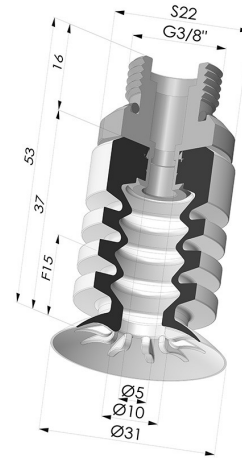

TECHNICAL INFORMATION

Arrow :	15 mm
Category :	With bellows
Contact lip diameter :	31 mm
Height (in mm) :	53
Horizontal force :	33 N
inner barrel diameter :	Male G3/8"
Number of bellows :	4.5 Bellows
Range :	Suction cup
Series :	95-2
Shape :	4.5 Bellows
Vertical force :	17 N

Variants:

Variant reference:
95-2 30SL 38D-2

- Color: Red food-grade CE certification
 - Matter: Silicone
- Shore Hardness: SH40

Related products:

Separable Male Fitting 1/4G

Product reference: 9M14-2