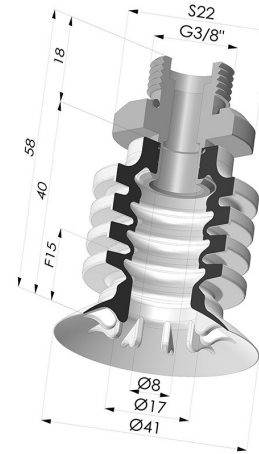

TECHNICAL INFORMATION

Arrow :	15 mm
Category :	With bellows
Contact lip diameter :	41 mm
Height (in mm) :	58
Horizontal force :	60 N
inner barrel diameter :	Male G3/8"
Number of bellows :	4.5 Bellows
Range :	Suction cup
Series :	95-2
Shape :	4.5 Bellows
Vertical force :	30 N

Variants:

Variant reference:
95-2 40SL 38D-2

- Color: Red food-grade CE certification
 - Matter: Silicone
- Shore Hardness: SH40

Related products:

Separable Male Fitting 3/8G

Product reference: 9G38-2