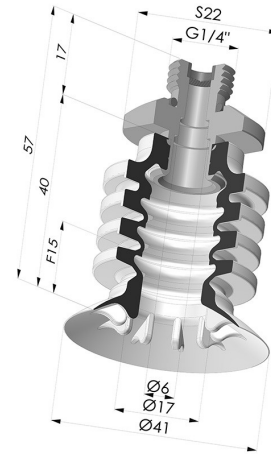

TECHNICAL INFORMATION

Arrow :	15 mm
Category :	With bellows
Contact lip diameter :	41 mm
Height (in mm) :	57
Horizontal force :	60 N
inner barrel diameter :	Male G1/4"
Number of bellows :	4.5 Bellows
Range :	Suction cup
Series :	95-2
Shape :	4.5 Bellows
Vertical force :	30 N

Variants:

Variant reference:

95-2 40SL 14D-2-F

- Color: Red food-grade CE certification
 - Matter: Silicone
- Shore Hardness: SH40

Related products:

Separable Male Fitting 1/4G - with Filter

Product reference: 9G14-2-F