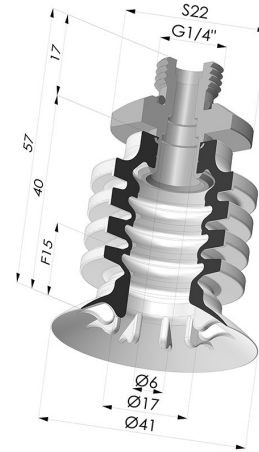

**TECHNICAL INFORMATION**

<b>Arrow :</b>	15 mm
<b>Category :</b>	With bellows
<b>Contact lip diameter :</b>	41 mm
<b>Height (in mm) :</b>	57
<b>Horizontal force :</b>	60 N
<b>inner barrel diameter :</b>	Male G1/4"
<b>Number of bellows :</b>	4.5 Bellows
<b>Range :</b>	Suction cup
<b>Series :</b>	95-2
<b>Shape :</b>	4.5 Bellows
<b>Vertical force :</b>	30 N

**Variants:**

Variant reference:  
**95-2 40SL 14D-2**

- Color: Red food-grade CE certification
  - Matter: Silicone
- Shore Hardness: SH40

**Related products:**

**Separable Male Fitting 1/4G - with Filter**

Product reference: 9G14-2-F