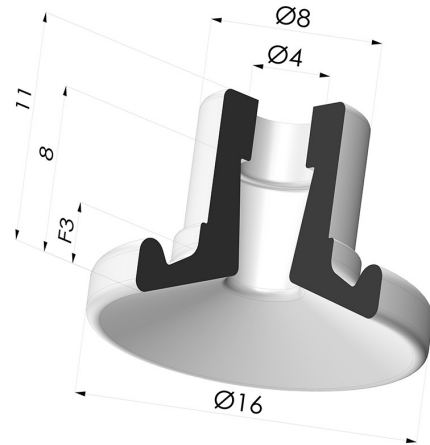

TECHNICAL INFORMATION

Arrow :	3 mm
Category :	Plates
Contact lip diameter :	16 mm
Height (in mm) :	11
Horizontal force :	8 N
inner barrel diameter :	4 mm
Number of bellows :	0.5 Bellows
Range :	Suction cup
Series :	9
Shape :	Plate
Top diameter :	4 mm
Vertical force :	4 N

Variants:

Variant reference:
9 16-3SL A

- Color: Red food-grade CE certification
 - Matter: Silicone
 - Shore Hardness: SH40

Variant reference:
9 16-3NR A

- Color: Gray
 - Matter: Natural rubber
 - Shore Hardness: SH50