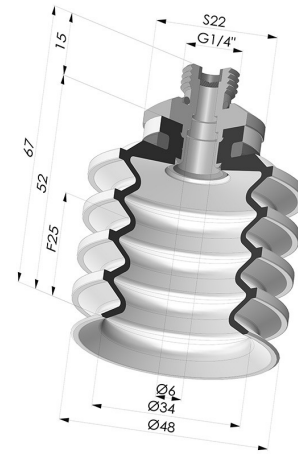

TECHNICAL INFORMATION

| | |
|--------------------------------|--------------|
| Arrow : | 25 mm |
| Category : | With bellows |
| Contact lip diameter : | 48.3 mm |
| Height (in mm) : | 67 |
| Horizontal force : | 72 N |
| inner barrel diameter : | Male G1/4" |
| Number of bellows : | 4.5 Bellows |
| Range : | Suction cup |
| Series : | 92-2 |
| Shape : | 4.5 Bellows |
| Vertical force : | 36 N |

Variants:

Variant reference:

92 50-2NI 14D-2-F

- Color: Black
- Matter: Nitrile
- Shore Hardness: SH70