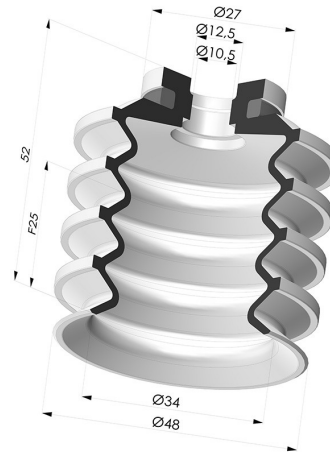

**TECHNICAL INFORMATION**

<b>Arrow :</b>	25 mm
<b>Category :</b>	With bellows
<b>Contact lip diameter :</b>	48.3 mm
<b>Height (in mm) :</b>	52
<b>Horizontal force :</b>	72 N
<b>inner barrel diameter :</b>	10.5mm
<b>Number of bellows :</b>	4.5 Bellows
<b>Range :</b>	Suction cup
<b>Series :</b>	92-2
<b>Shape :</b>	4.5 Bellows
<b>Vertical force :</b>	36 N

**Variants:**

Variant reference:

**92 50-2NI A**

- Color: Black
- Matter: Nitrile
- Shore Hardness: SH70