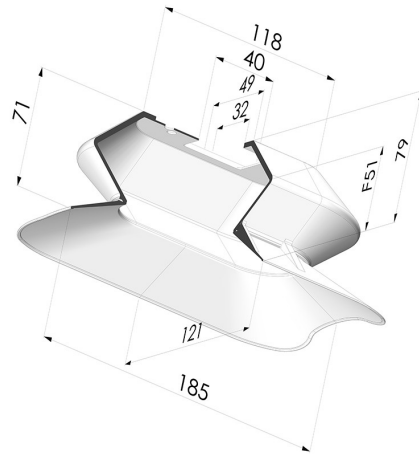

**TECHNICAL INFORMATION**

<b>Arrow :</b>	51 mm
<b>Category :</b>	Oblong
<b>Height (in mm) :</b>	79
<b>Horizontal force :</b>	1024 N
<b>inner barrel diameter :</b>	40x32 mm
<b>Length :</b>	185 mm
<b>Mass :</b>	138.6 g
<b>Number of bellows :</b>	1.5 Bellows
<b>Range :</b>	Suction cup
<b>Series :</b>	4PA
<b>Shape :</b>	Oblong
<b>Vertical force :</b>	512 N
<b>Volume :</b>	722.27 cm <sup>3</sup>
<b>Width :</b>	121 mm

**Variants:**

Variant reference:

**4PA19012565SLBLEUA**

- Color: Blue food-grade CE certification
- Matter: Silicone