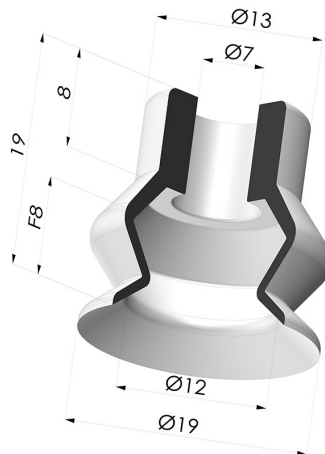

TECHNICAL INFORMATION

Arrow :	8 mm
Category :	With bellows
Contact lip diameter :	19 mm
Height (in mm) :	19
Horizontal force :	12.5 N
inner barrel diameter :	7 mm
Number of bellows :	1.5 Bellows
Range :	Suction cup
Series :	VCS 1
Shape :	1.5 Bellows
Top diameter :	7 mm
Vertical force :	6.2 N

Variants:

Variant reference:

VCS 1 19B

- Color: Blue
- Matter: Vinyl
- Shore Hardness: SH50

Related products:

Separable Female Fitting 1/4G

Product reference: FTF
 20B G1/4

Separable Female Fitting 1/8G

Product reference: FTF
 20B G1/8

Separable Male Fitting 1/4G

Product reference: FTM
 20B G1/4

Separable Male Fitting 1/8G

Product reference: FTM
 20B G1/8

Separable Male Fitting M5

Product reference: M5C12