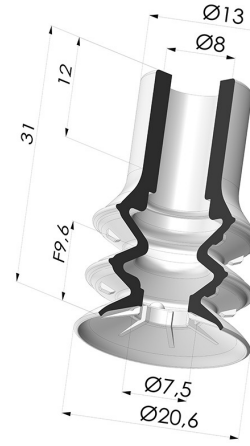

TECHNICAL INFORMATION

Arrow :	9.5 mm
Category :	With bellows
Contact lip diameter :	20 mm
Horizontal force :	15 N
inner barrel diameter :	8 mm
Number of bellows :	2.5 Bellows
Range :	Suction cup
Series :	8
Shape :	2.5 Bellows
Vertical force :	7.5 N

Variants:

- Variant reference:
88B 20SLT A SH40
- Color: Translucent
 - CE food certified
 - Matter: Silicone
 - Shore Hardness: SH40

- Variant reference:
88B 20SLT A
- Color: Translucent
 - CE food certified
 - Matter: Silicone
 - Shore Hardness: SH60

Related products:

**Separable Female Fitting
G1/4"**
 Product reference: D

**Separable Male Fitting
G1/4"**
 Product reference: E

**Separable Female Fitting
G1/8"**
 Product reference: H

**Separable Male Fitting
G1/8"**
 Product reference: I