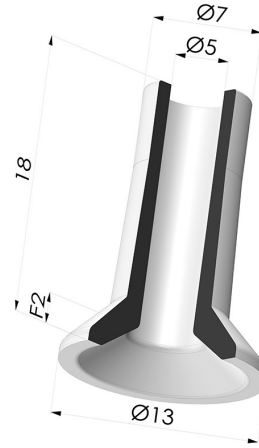

**TECHNICAL INFORMATION**

<b>Arrow :</b>	2 mm
<b>Category :</b>	Plates
<b>Contact lip diameter :</b>	12.9 mm
<b>Height (in mm) :</b>	17.9
<b>Horizontal force :</b>	6.5 N
<b>inner barrel diameter :</b>	4.7 mm
<b>Number of bellows :</b>	0.5 Bellows
<b>Range :</b>	Suction cup
<b>Series :</b>	7
<b>Shape :</b>	Plate
<b>Vertical force :</b>	3.5 N

**Variants:**

Variant reference:

**72 13NI A**

- Color: Black
- Matter: Nitrile
- Shore Hardness: SH50

**Related products:**

**Separable Male Fitting M5**

Product reference: 9MM5