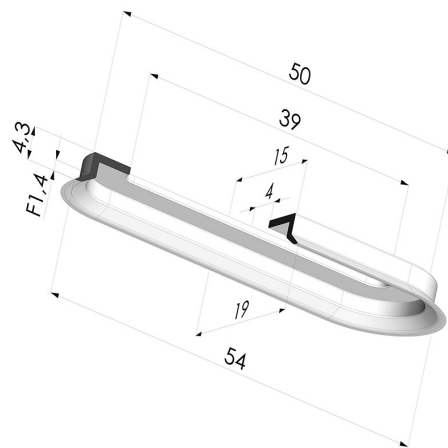

**TECHNICAL INFORMATION**

<b>Arrow :</b>	1.4 mm
<b>Category :</b>	Oblong
<b>Height (in mm) :</b>	4.3
<b>Horizontal force :</b>	40 N
<b>inner barrel diameter :</b>	39x5 mm
<b>Length :</b>	50 mm
<b>Mass :</b>	0.96 g
<b>Number of bellows :</b>	0.5 Bellows
<b>Range :</b>	Suction cup
<b>Series :</b>	4
<b>Shape :</b>	Oblong
<b>Vertical force :</b>	20 N
<b>Volume :</b>	2.26 cm <sup>3</sup>
<b>Width :</b>	19 mm

**Variants:**

Variant reference:

**40B 55NI A**

- Color: Black
- Matter: Nitrile
- Shore Hardness: SH50