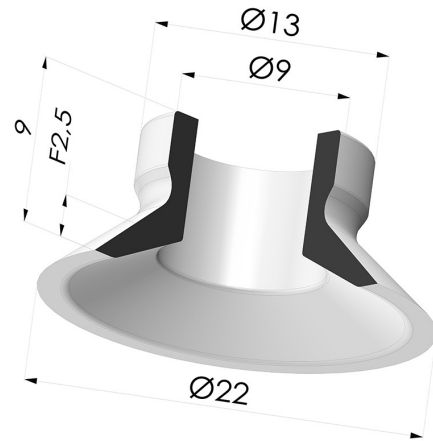

TECHNICAL INFORMATION

Arrow :	2.5 mm
Category :	Plates
Contact lip diameter :	22 mm
Height (in mm) :	9.5
Horizontal force :	12 N
inner barrel diameter :	9 mm
Number of bellows :	0.5 Bellows
Range :	Suction cup
Series :	7
Shape :	Plate
Top diameter :	9.2 mm
Vertical force :	6 N

Variants:

Variant reference:

78 22NI A SH70

- Color: Black
- Matter: Nitrile
- Shore Hardness: SH70