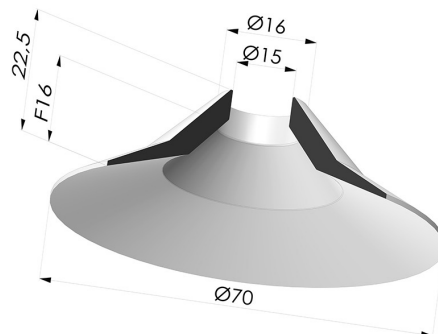

TECHNICAL INFORMATION

Arrow :	16 mm
Category :	Plates
Contact lip diameter :	70 mm
Height (in mm) :	22.5
Horizontal force :	175 N
inner barrel diameter :	15 mm
Number of bellows :	0.5 Bellows
Range :	Suction cup
Series :	7
Shape :	Plate
Top diameter :	15 mm
Vertical force :	87.5 N

Variants:

Variant reference:

7 70CN A

- Color: Brown
- Matter: Natural rubber
- Shore Hardness: SH40

Related products:

Screw G1/4" - Head Ø 27 mm - L 23 mm

Product reference: M14T27L23