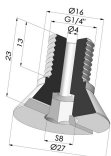

TECHNICAL INFORMATION

Arrow :	16 mm
Category :	Plates
Contact lip diameter :	70 mm
Height (in mm) :	22.5
Horizontal force :	175 N
inner barrel diameter :	15 mm
Number of bellows :	0.5 Bellows
Range :	Suction cup
Series :	7
Shape :	Plate
Top diameter :	15 mm
Vertical force :	87.5 N

Variants:

Variant reference:

7 70CN A

- Color: Brown
- Matter: Natural rubber
- Shore Hardness: SH40

Related products:

Screw G1/4" - Head Ø 27 mm - L 23 mm

Product reference: M14T27L23