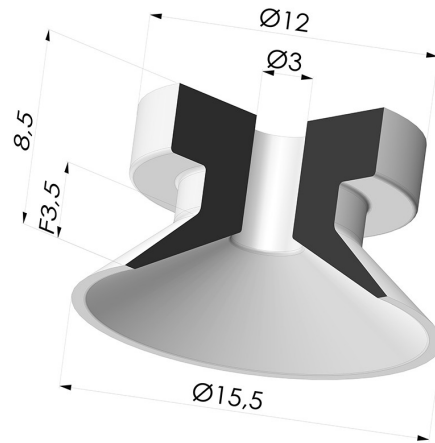

TECHNICAL INFORMATION

Arrow :	3.5 mm
Category :	Plates
Contact lip diameter :	15.3 mm
Height (in mm) :	8.4
Horizontal force :	7 N
inner barrel diameter :	3 mm
Number of bellows :	0.5 Bellows
Range :	Suction cup
Series :	7
Shape :	Plate
Top diameter :	3 mm
Vertical force :	3.5 N

Variants:

Variant reference:

70A 15SL A

- Color: Red food-grade CE certification
 - Matter: Silicone
- Shore Hardness: SH60