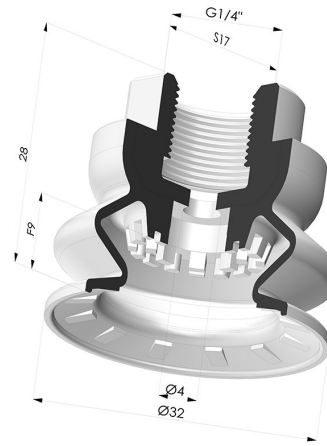

TECHNICAL INFORMATION

Arrow :	9 mm
Category :	With bellows
Contact lip diameter :	32 mm
Height (in mm) :	28
Horizontal force :	34 N
inner barrel diameter :	Female G1/4"
Number of bellows :	1.5 Bellows
Range :	Suction cup
Series :	8R
Shape :	1.5 Bellows
Vertical force :	17 N

Variants:

Variant reference:

8R 32NI F14

- Color: Black
- Matter: Nitrile
- Shore Hardness: SH70

Related products:

Male connection G1/4" - M14M14

Product reference: M14M14

Male connection G1/4"-G3/8" - M14M38

Product reference: M14M38