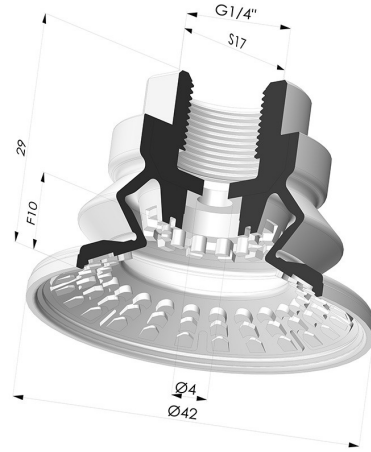

TECHNICAL INFORMATION

Arrow :	10 mm
Category :	With bellows
Contact lip diameter :	42 mm
Height (in mm) :	29
Horizontal force :	57.5 N
inner barrel diameter :	Female G1/4"
Number of bellows :	1.5 Bellows
Range :	Suction cup
Series :	8R
Shape :	1.5 Bellows
Vertical force :	29 N

Variants:

Variant reference:

8R 42NI F14

- Color: Black
- Matter: Nitrile
- Shore Hardness: SH70

Related products:

Male connection G1/4" - M14M14

Product reference: M14M14

Male connection G1/4"-G3/8" - M14M38

Product reference: M14M38