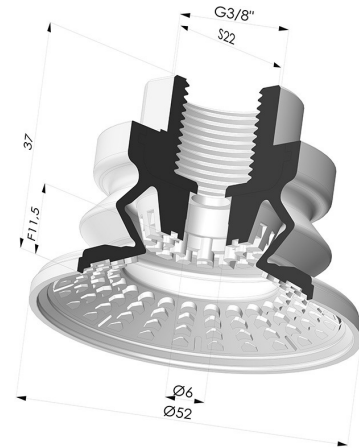

**TECHNICAL INFORMATION**

<b>Arrow :</b>	11.5 mm
<b>Category :</b>	With bellows
<b>Contact lip diameter :</b>	52 mm
<b>Height (in mm) :</b>	37
<b>Horizontal force :</b>	88 N
<b>inner barrel diameter :</b>	Female G3/8"
<b>Number of bellows :</b>	1.5 Bellows
<b>Range :</b>	Suction cup
<b>Series :</b>	8R
<b>Shape :</b>	1.5 Bellows
<b>Vertical force :</b>	44 N

**Variants:**

Variant reference:

**8R 52NI F38**

- Color: Black
- Matter: Nitrile
- Shore Hardness: SH70