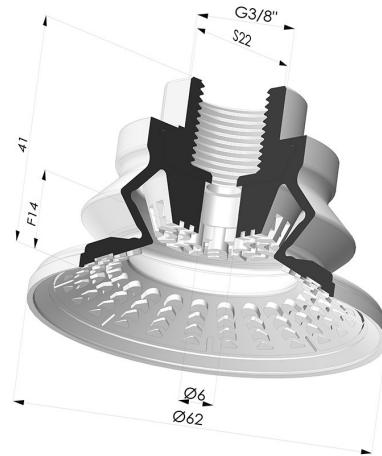

TECHNICAL INFORMATION

Arrow :	14 mm
Category :	With bellows
Contact lip diameter :	62 mm
Height (in mm) :	41
Horizontal force :	140 N
inner barrel diameter :	Female G3/8"
Number of bellows :	1.5 Bellows
Range :	Suction cup
Series :	8R
Shape :	1.5 Bellows
Vertical force :	69.5 N

Variants:

Variant reference:

8R 62NI F38

- Color: Black
- Matter: Nitrile
- Shore Hardness: SH70