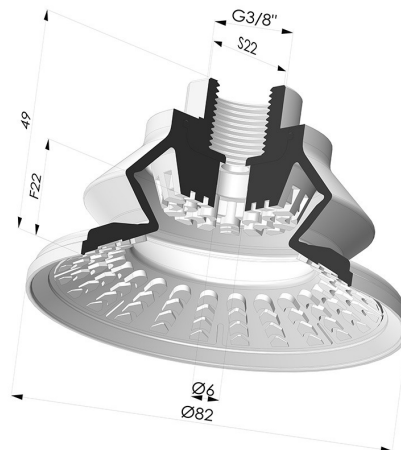

TECHNICAL INFORMATION

Arrow :	22 mm
Category :	With bellows
Contact lip diameter :	82 mm
Height (in mm) :	49
Horizontal force :	234 N
inner barrel diameter :	Female G3/8"
Number of bellows :	1.5 Bellows
Range :	Suction cup
Series :	8R
Shape :	1.5 Bellows
Vertical force :	117 N

Variants:

Variant reference:

8R 82NI F38

- Color: Black
- Matter: Nitrile
- Shore Hardness: SH70