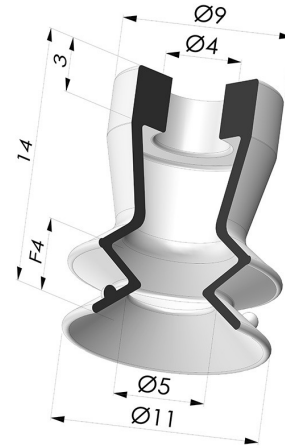

**TECHNICAL INFORMATION**

<b>Arrow :</b>	4 mm
<b>Category :</b>	With bellows
<b>Contact lip diameter :</b>	11 mm
<b>Height (in mm) :</b>	14
<b>Horizontal force :</b>	4 N
<b>inner barrel diameter :</b>	4mm
<b>Number of bellows :</b>	1.5 Bellows
<b>Range :</b>	Suction cup
<b>Series :</b>	97C
<b>Shape :</b>	1.5 Bellows
<b>Vertical force :</b>	2 N

**Variants:**

Variant reference:

**97C 10PU A**

- Color: Green / Yellow
- Matter: Polyurethane
- Shore Hardness: SH60 / SH30