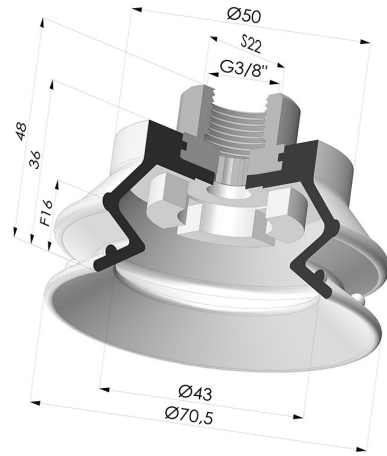

TECHNICAL INFORMATION

Arrow :	16 mm
Category :	With bellows
Contact lip diameter :	70 mm
Height (in mm) :	48
Horizontal force :	177 N
inner barrel diameter :	Female G3/8"
Number of bellows :	1.5 Bellows
Range :	Suction cup
Series :	97B
Shape :	1.5 Bellows
Vertical force :	88 N

Variants:

Variant reference:

97B 70PU F38

- Color: Green
- Matter: Polyurethane
- Shore Hardness: SH60