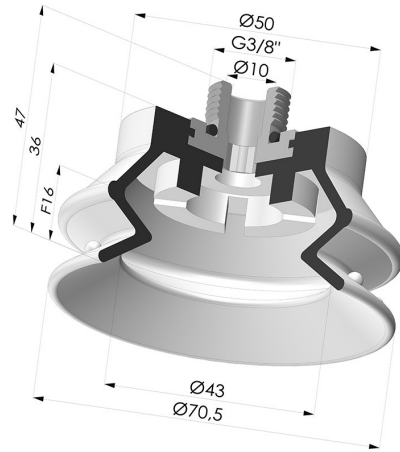

TECHNICAL INFORMATION

| | |
|--------------------------------|--------------|
| Arrow : | 16 mm |
| Category : | With bellows |
| Contact lip diameter : | 70 mm |
| Height (in mm) : | 47 |
| Horizontal force : | 177 N |
| inner barrel diameter : | Male G3/8" |
| Number of bellows : | 1.5 Bellows |
| Range : | Suction cup |
| Series : | 97C |
| Shape : | 1.5 Bellows |
| Vertical force : | 88 N |

Variants:

Variant reference:

97C 70PU M38

- Color: Green / Yellow
- Matter: Polyurethane
- Shore Hardness: SH60 / SH30