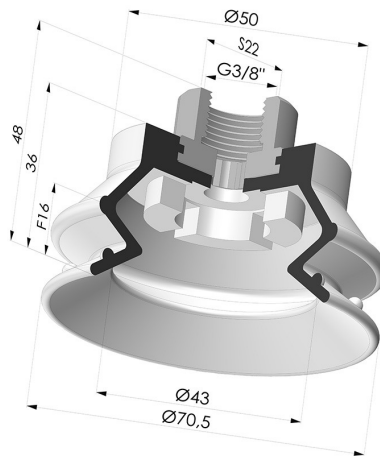

TECHNICAL INFORMATION

Arrow :	16 mm
Category :	With bellows
Contact lip diameter :	70 mm
Height (in mm) :	48
Horizontal force :	177 N
inner barrel diameter :	Female G3/8"
Number of bellows :	1.5 Bellows
Range :	Suction cup
Series :	97C
Shape :	1.5 Bellows
Vertical force :	88 N

Variants:

Variant reference:
97C 70PU F38

- Color: Green / Yellow
- Matter: Polyurethane
- Shore Hardness: SH60 / SH30