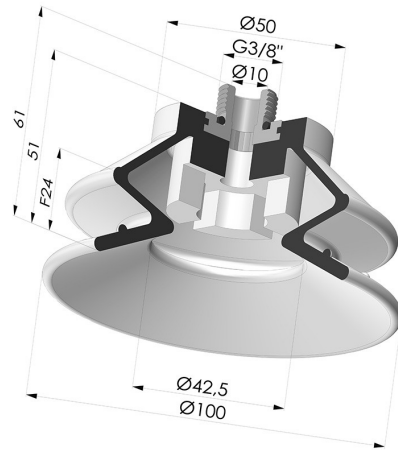

**TECHNICAL INFORMATION**

<b>Arrow :</b>	24 mm
<b>Category :</b>	With bellows
<b>Contact lip diameter :</b>	100 mm
<b>Height (in mm) :</b>	61
<b>Horizontal force :</b>	325 N
<b>inner barrel diameter :</b>	Male G3/8"
<b>Number of bellows :</b>	1.5 Bellows
<b>Range :</b>	Suction cup
<b>Series :</b>	97B
<b>Shape :</b>	1.5 Bellows
<b>Vertical force :</b>	162 N

**Variants:**

Variant reference:  
**97B 100PU M38**

- Color: Green
- Matter: Polyurethane
- Shore Hardness: SH60