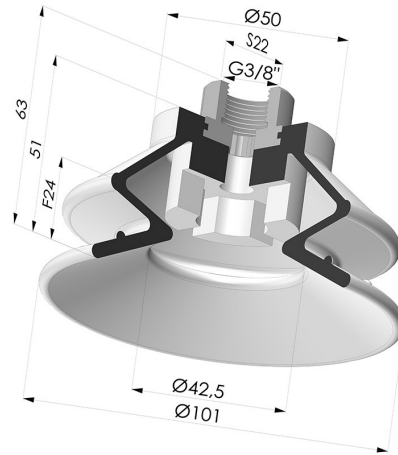

TECHNICAL INFORMATION

Arrow :	24 mm
Category :	With bellows
Contact lip diameter :	100 mm
Height (in mm) :	63
Height (in mm) :	63
Horizontal force :	325 N
inner barrel diameter :	Female G3/8"
Number of bellows :	1.5 Bellows
Range :	Suction cup
Series :	97B
Shape :	1.5 Bellows
Vertical force :	162 N

Variants:

Variant reference:

97B 100PU F38

- Color: Green
- Matter: Polyurethane
- Shore Hardness: SH60