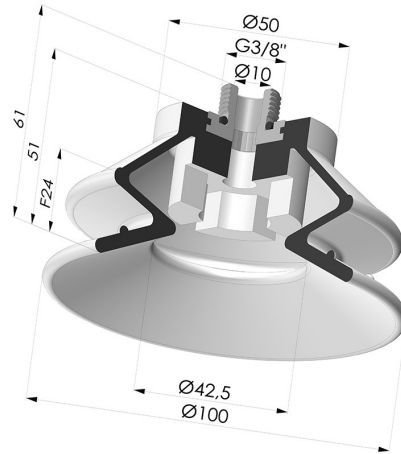

TECHNICAL INFORMATION

Arrow :	24 mm
Category :	With bellows
Contact lip diameter :	100 mm
Height (in mm) :	61
Horizontal force :	325.5 N
inner barrel diameter :	Male G3/8"
Number of bellows :	1.5 Bellows
Range :	Suction cup
Series :	97C
Shape :	1.5 Bellows
Vertical force :	163 N

Variants:

Variant reference:

97C 100PU M38

- Color: Green / Yellow
- Matter: Polyurethane
- Shore Hardness: SH60 / SH30